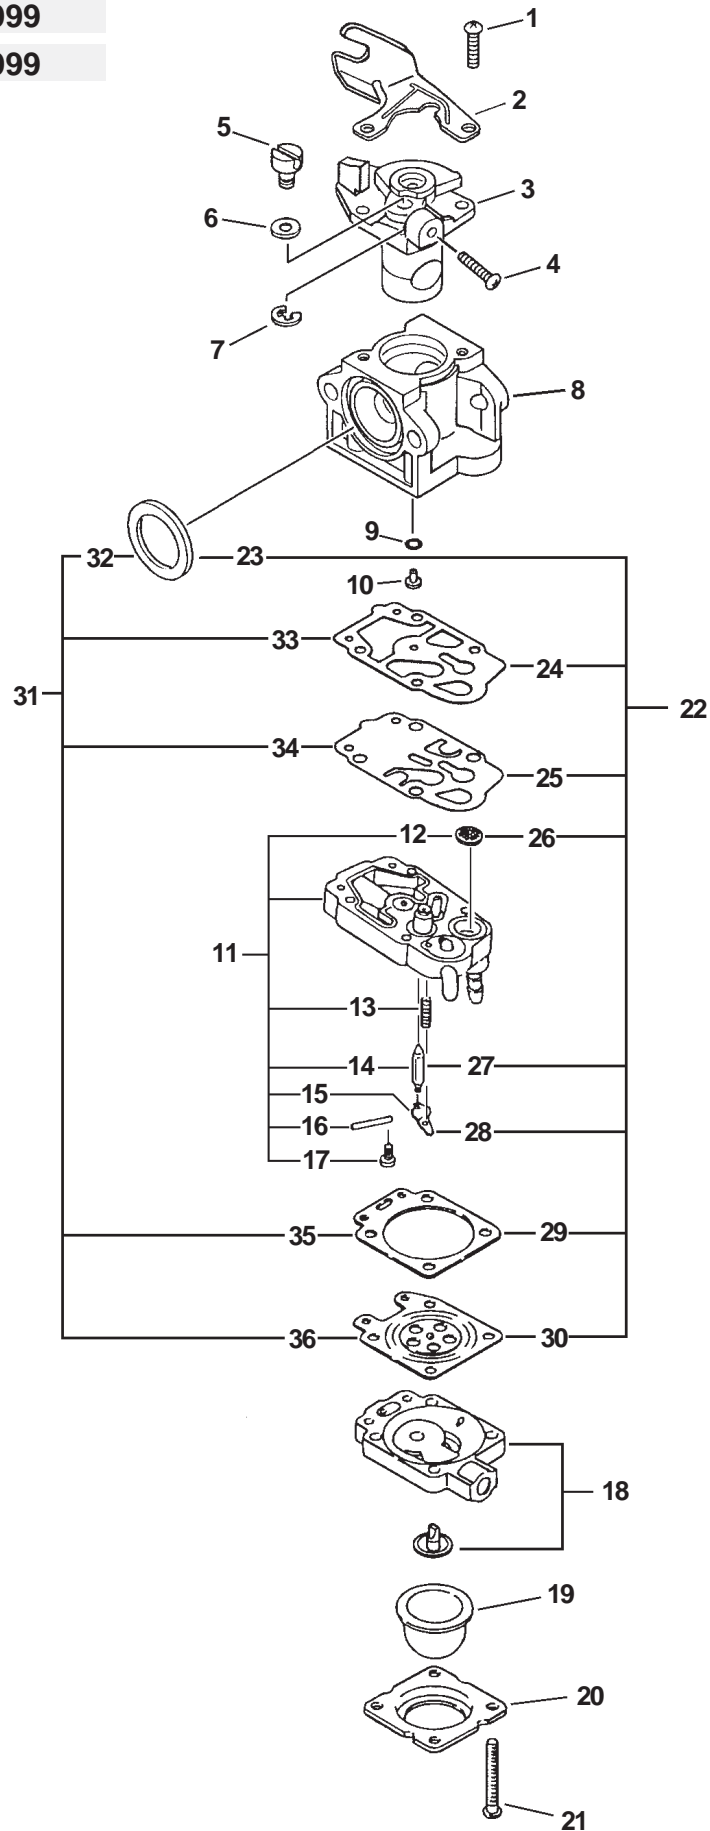

SERIAL NUMBERS:

PAS-260: 03006254 - 03999999

PAS-261: 02002397 - 02999999

SERIAL NUMBERS:

PAS-260: 03006254 - 03999999

PAS-261: 02002397 - 02999999

ITEM	PART NUMBER	QTY	DESCRIPTION	REMARKS
	A021000051	1	CARBURETOR --WYJ-250B	
1	12311440630	2	SCREW, CABLE BRACKET	
2	P003000180	1	BRACKET, CABLE	
3	-----	1	THROTTLE VALVE ASY	NOT AVAILABLE SEPARATELY
4	12313440030	1	SCREW, IDLE ADJUST	
5	12317245130	1	SWIVEL	
6	12314954230	1	WASHER	
7	12317307930	1	CLIP	
8	-----	1	BODY, CARBURETOR	NOT AVAILABLE SEPARATELY
9	12318340630	1	O-RING	
10	P003000260	1	JET	
11	12317905560	1	PUMP BODY ASY	INCLUDES ITEMS 12-17
12	-----	1	SCREEN, INLET	
13	12312205560	1	SPRING, METERING LEVER	
14	-----	1	VALVE, INLET NEEDLE	
15	-----	1	LEVER, METERING	
16	12313803930	1	PIN, METERING LEVER	
17	12313905560	1	SCREW, METERING LEVER PIN	
18	12318005560	1	BODY, AIR PURGE	
19	12318140630	1	PUMP, PRIMER	
20	12314205560	1	COVER, PRIMER PUMP	
21	12311005560	4	SCREW, PUMP COVER	
22	P003000190	1	REPAIR KIT	INCLUDES ITEMS 23-30
23	-----	1	RING, PACKING	
24	-----	1	GASKET, PUMP	
25	-----	1	DIAPHRAGM, PUMP	
26	-----	1	SCREEN, INLET	
27	-----	1	VALVE, INLET NEEDLE	
28	-----	1	LEVER, METERING	
29	-----	1	GASKET, METERING DIAPHRAGM	
30	-----	1	METERING, DIAPHRAGM	
31	P003000200	1	GASKET/DIAPHRAGM KIT	INCLUDES ITEMS 32-36
32	-----	1	RING, PACKING	
33	-----	1	GASKET, PUMP	
34	-----	1	DIAPHRAGM, PUMP	
35	-----	1	GASKET, METERING DIAPHRAGM	
36	-----	1	METERING, DIAPHRAGM